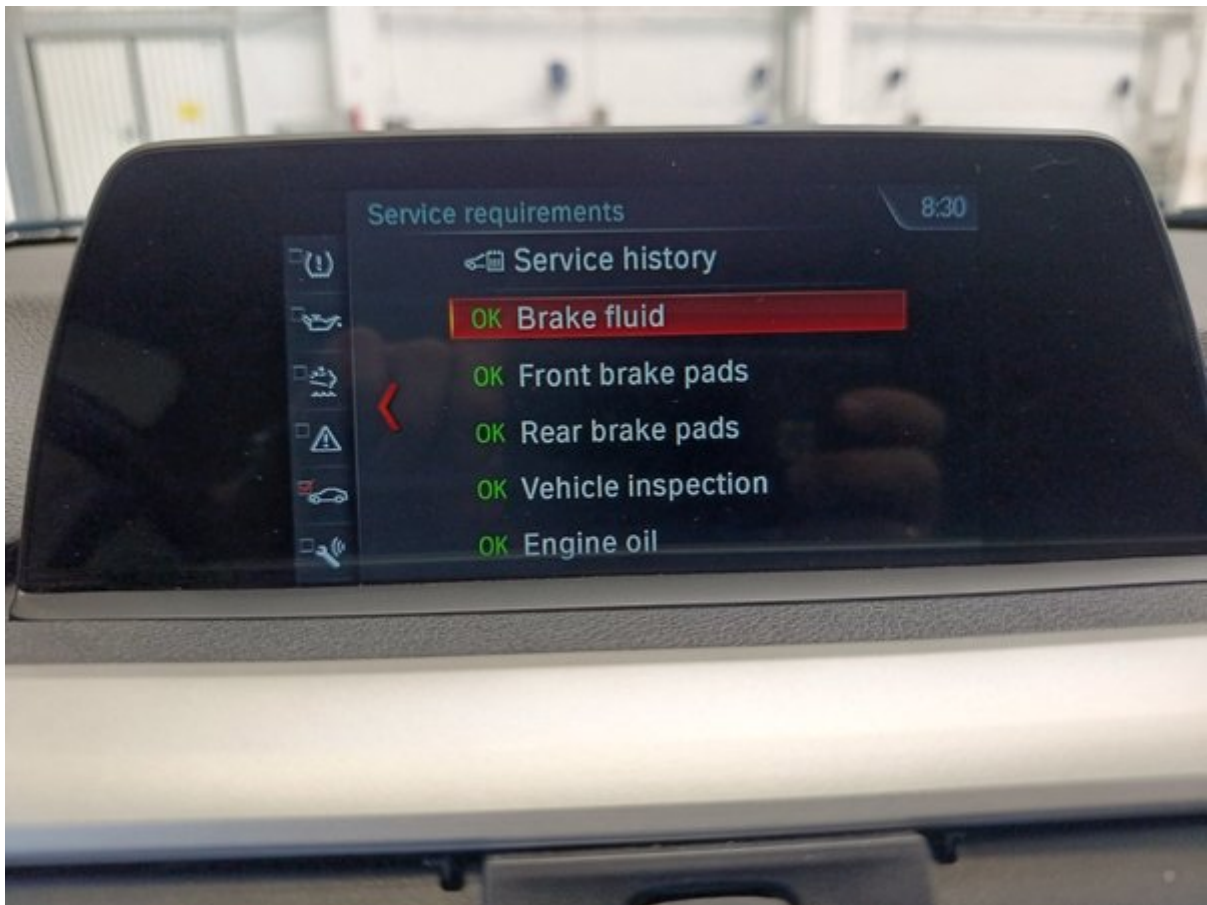

Additional information about 2018 BMW 320

Additional pictures

Longo 150-point checklist

Every vehicle is carefully examined according to Longo's comprehensive 150-point checklist, ensuring a thorough assessment mechanical condition. Depending on the factors such as condition, mileage, and specifications, additional checks may be included or omitted.

Exterior Condition

Front bumper inspected	Rear bumper inspected	Bonnet/hood inspected
Roof inspected	Left side panels inspected	Right side panels inspected
All doors inspected	Boot/trunk inspected	Fuel filler cover inspected
Tow bar (if fitted) inspected	Number plate condition confirmed	Paintwork overall checked
Rust or corrosion checked	Gaps between panels checked	Windscreen inspected
Rear window inspected	Side windows inspected	Sunroof/panoramic roof inspected