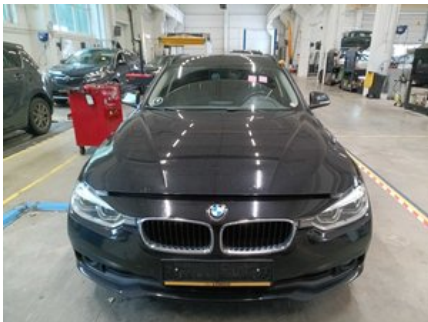

Diagnosis report of 2018 BMW 320

Diagnosis details

Mileage on completion date: 207 682 km

Checked by Longo Shared Service certified diagnostics team: Eimantas A., Arnas S.

This vehicle has been inspected in accordance with the Longo 150-point checklist, covering the body exterior, interior, and mechanical condition. Based on the inspection performed and the information available at the time of assessment, no indications of involvement in major accidents were identified. Information regarding maintenance history and mandatory roadworthiness inspections is based on available documentation and records from the country of export. Please note that certain general wear and tear issues are considered acceptable and may not be repaired.

Summary of diagnosed issues

During the comprehensive diagnosis conducted by Longo, 10 issues were identified in the vehicle.

Interior	Exterior	Mechanical
✔ No issues found	✔ 3 issues identified	✔ 7 issues identified

Diagnosis process