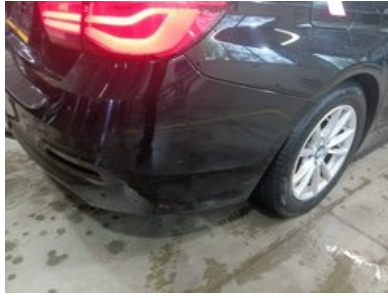

Summary of diagnosed issues

During the comprehensive diagnosis conducted by Longo, 10 issues were identified in the vehicle.

Interior	Exterior	Mechanical
✔ No issues found	✔ 3 issues identified	✔ 7 issues identified

Diagnosis process

Exterior

✓ 1. Rear: Rear Bumper - Condition and Alignment

✓ 2. Other: Additional Polishing Tasks

✓ 3. Front: Front Bumper - Condition and Alignment

Mechanical

- ✔ **1. OTHER:** Charge Battery