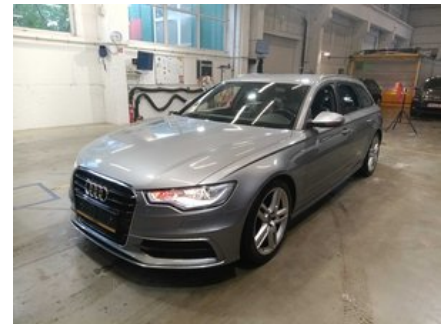

Diagnosis report of 2015 AUDI A6 Sport Edition

Diagnosis details

Mileage on completion date: 172 824 km

Checked by Longo Shared Service certified diagnostics team: Eimantas A., Arnas S., Mindaugas G.

This vehicle has been inspected in accordance with the Longo 150-point checklist, covering the body exterior, interior, and mechanical condition. Based on the inspection performed and the information available at the time of assessment, no indications of involvement in major accidents were identified. Information regarding maintenance history and mandatory roadworthiness inspections is based on available documentation and records from the country of export. Please note that certain general wear and tear issues are considered acceptable and may not be repaired.

Summary of diagnosed issues

During the comprehensive diagnosis conducted by Longo, 23 issues were identified in the vehicle.

Interior	Exterior	Mechanical
✔ 4 issues identified	✔ 10 issues identified	✔ 9 issues identified

Diagnosis process