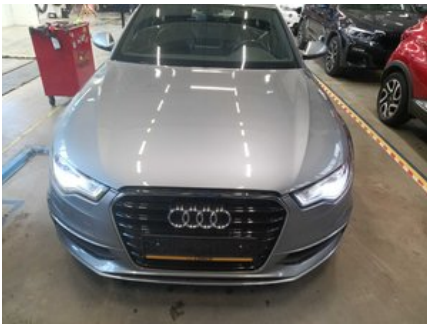

Diagnosis report of 2015 AUDI A6 Sport Edition

Diagnosis details

Mileage on completion date: 172 824 km

Checked by Longo Shared Service certified diagnostics team: Eimantas A., Arnas S., Mindaugas G.

This vehicle has been inspected in accordance with the Longo 150-point checklist, covering the body exterior, interior, and mechanical condition. Based on the inspection performed and the information available at the time of assessment, no indications of involvement in major accidents were identified. Information regarding maintenance history and mandatory roadworthiness inspections is based on available documentation and records from the country of export. Please note that certain general wear and tear issues are considered acceptable and may not be repaired.

Summary of diagnosed issues

During the comprehensive diagnosis conducted by Longo, 23 issues were identified in the vehicle.

Interior	Exterior	Mechanical
✔ 4 issues identified	✔ 10 issues identified	✔ 9 issues identified

Diagnosis process